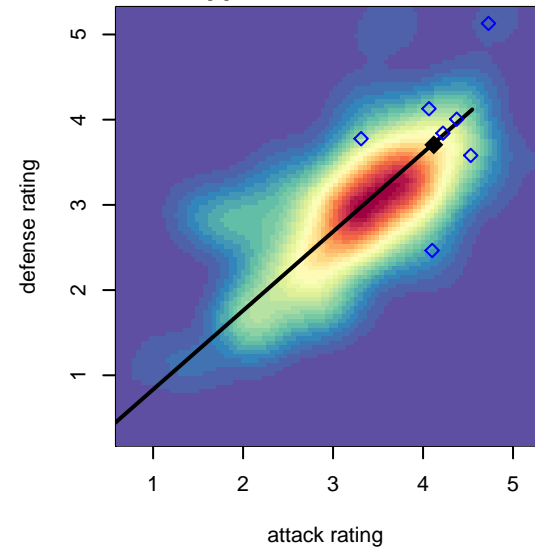

LA Premier White B98

, CAS
 B98 total strength=1929
 attack=61.53 defense=40.65
 notes= Barroudi 2014

alt names used:
 LA PREMIER FC WHITE (CAS)
 LA PREMIER FC WHITE (CAS)
 LA PREMIER FC LAPFC B98/99 WHITE (CAS)

Venues played:
 2016 Surf Cup Super Black U19
 2016 Surf College Showcase Super Black U19
 2016 NV Players Showcase U-19 Vdara U19

LA Premier White B98
 Dots are actual minus expected GF (blue circles) and GA (red triangles).
 Blue line is smoothed change in attack strength. Red is smoothed change in defense strength.

**attack and defense variance (black dot)
relative to other teams
and top 10 in region**

**attack and defense rating
relative to others at age
and all opponents in last 13 months**

**attack and defense rating
relative to others at age
and all opponents in last 13 months**

Performance relative to 13 month average

Performance relative to 13 month average

Distribution of opponents
 Red = Lose zone, Blue = Win zone, Green = Even
 Black line separates win/lose zones

lot. A=Neither has attack advantage, B=Opponent has both attack and defense advantage, C=Opponent has both attack and defense disadvantage, D=Both have