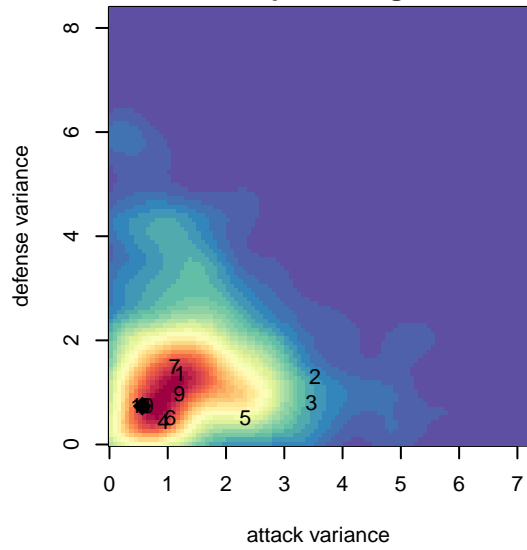

LA Premier White B98

, CAS
 B98 total strength=1929
 attack=61.53 defense=40.65
 notes= Barroudi 2014

alt names used:
 LA PREMIER FC WHITE (CAS)
 LA PREMIER FC WHITE (CAS)
 LA PREMIER FC LAPFC B98/99 WHITE (CAS)

Venues played:
 2016 Surf Cup Super Black U19
 2016 Surf College Showcase Super Black U19
 2016 NV Players Showcase U-19 Vdara U19

LA Premier White B98
 Dots are actual minus expected GF (blue circles) and GA (red triangles).
 Blue line is smoothed change in attack strength. Red is smoothed change in defense strength.

**attack and defense variance (black dot)
relative to other teams
and top 10 in region**

**attack and defense rating
relative to others at age
and all opponents in last 13 months**

**attack and defense rating
relative to others at age
and all opponents in last 13 months**

Performance relative to 13 month average

Performance relative to 13 month average

Distribution of opponents
 Red = Lose zone, Blue = Win zone, Green = Even
 Black line separates win/lose zones

lot. A=Neither has attack advantage, B=Opponent has both attack and defense advantage, C=Opponent has both attack and defense disadvantage, D=Both have